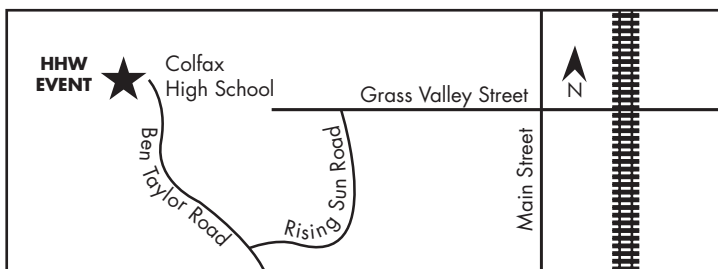

Auburn Transfer Station  
12305 Shale Ridge Road, Auburn | 530-885-3735  
Open daily 8 a.m. – 4:45 p.m.

Meadow Vista Transfer Station  
2950 Combie Road, Meadow Vista | 530.885.3735  
Open Friday – Monday 8:30 a.m. – 4:30 p.m.