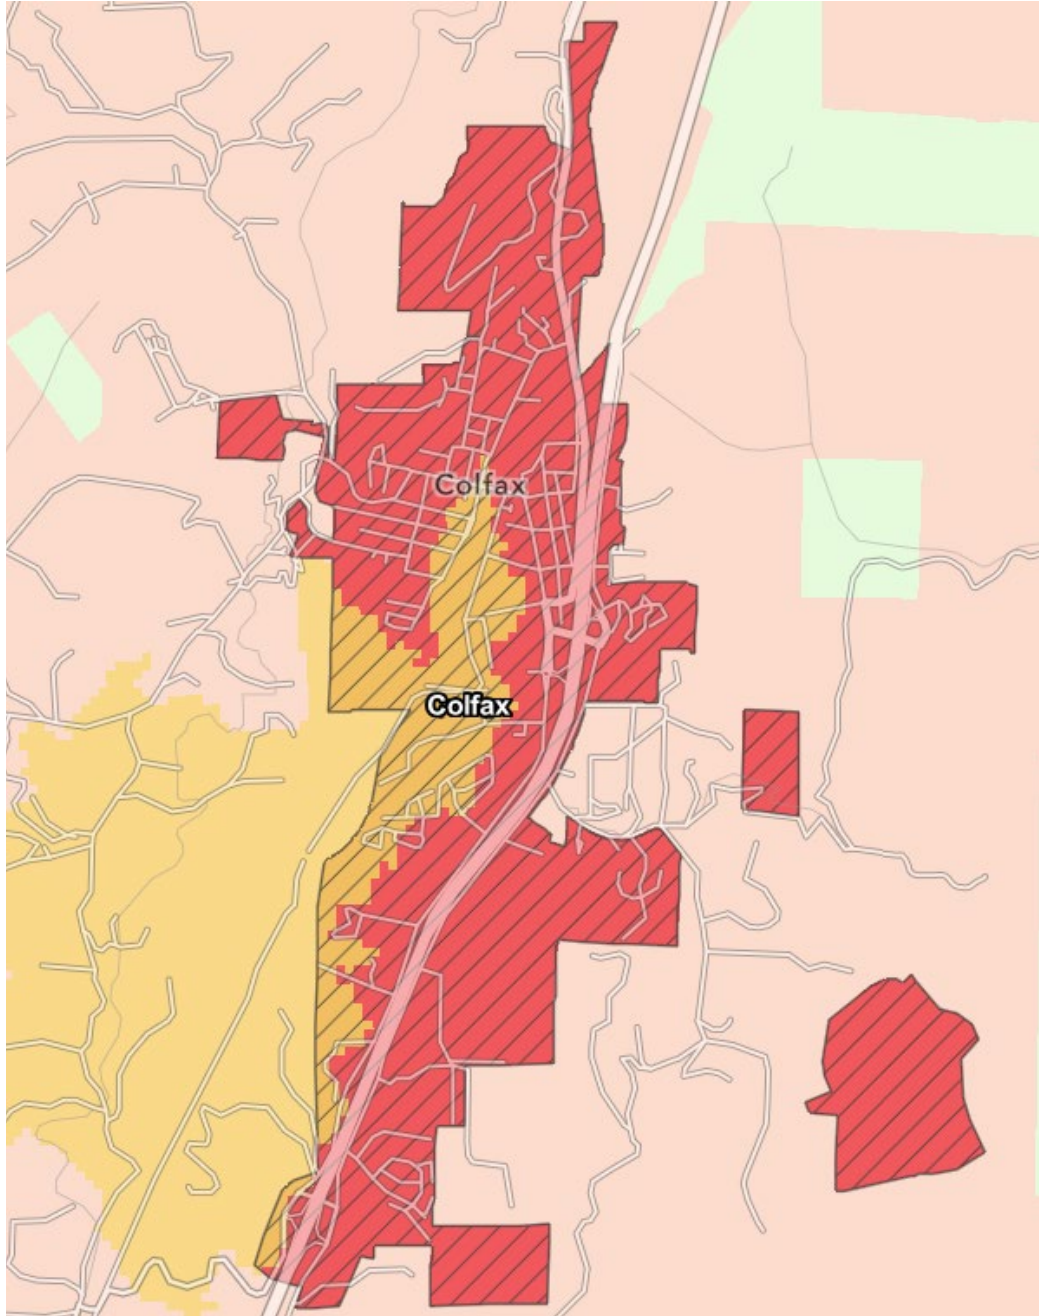

EXHIBIT B
CITY OF COLFAX FIRE SEVERITY MAP

Fire Hazard Severity Zones (FHSZ) in Local Responsibility Area (LRA), as Identified by the State Fire Marshal

Very High **High** **Moderate**