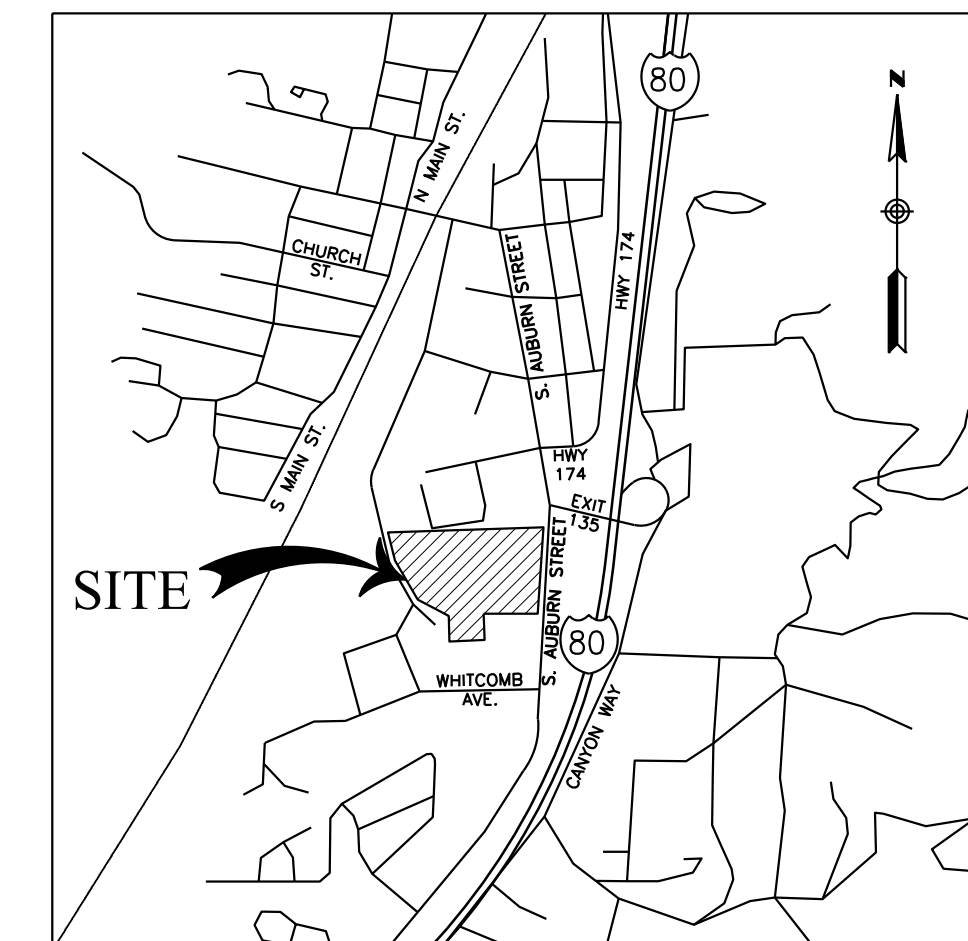

SITE MAP

COLFAX MAIDU VILLAGE
8.3 ACRE PARCEL, SOUTH AUBURN STREET

CITY OF COLFAX

STATE OF CALIFORNIA

VICINITY MAP
NTS

SITE INFORMATION

OWNER: COLFAX AUBURN LLC
APN: 100-240-016 PLACER COUNTY
SITE ACREAGE: 8.39 ACRES

= NUMBER OF SPACES PROVIDED

AUGUST 2018