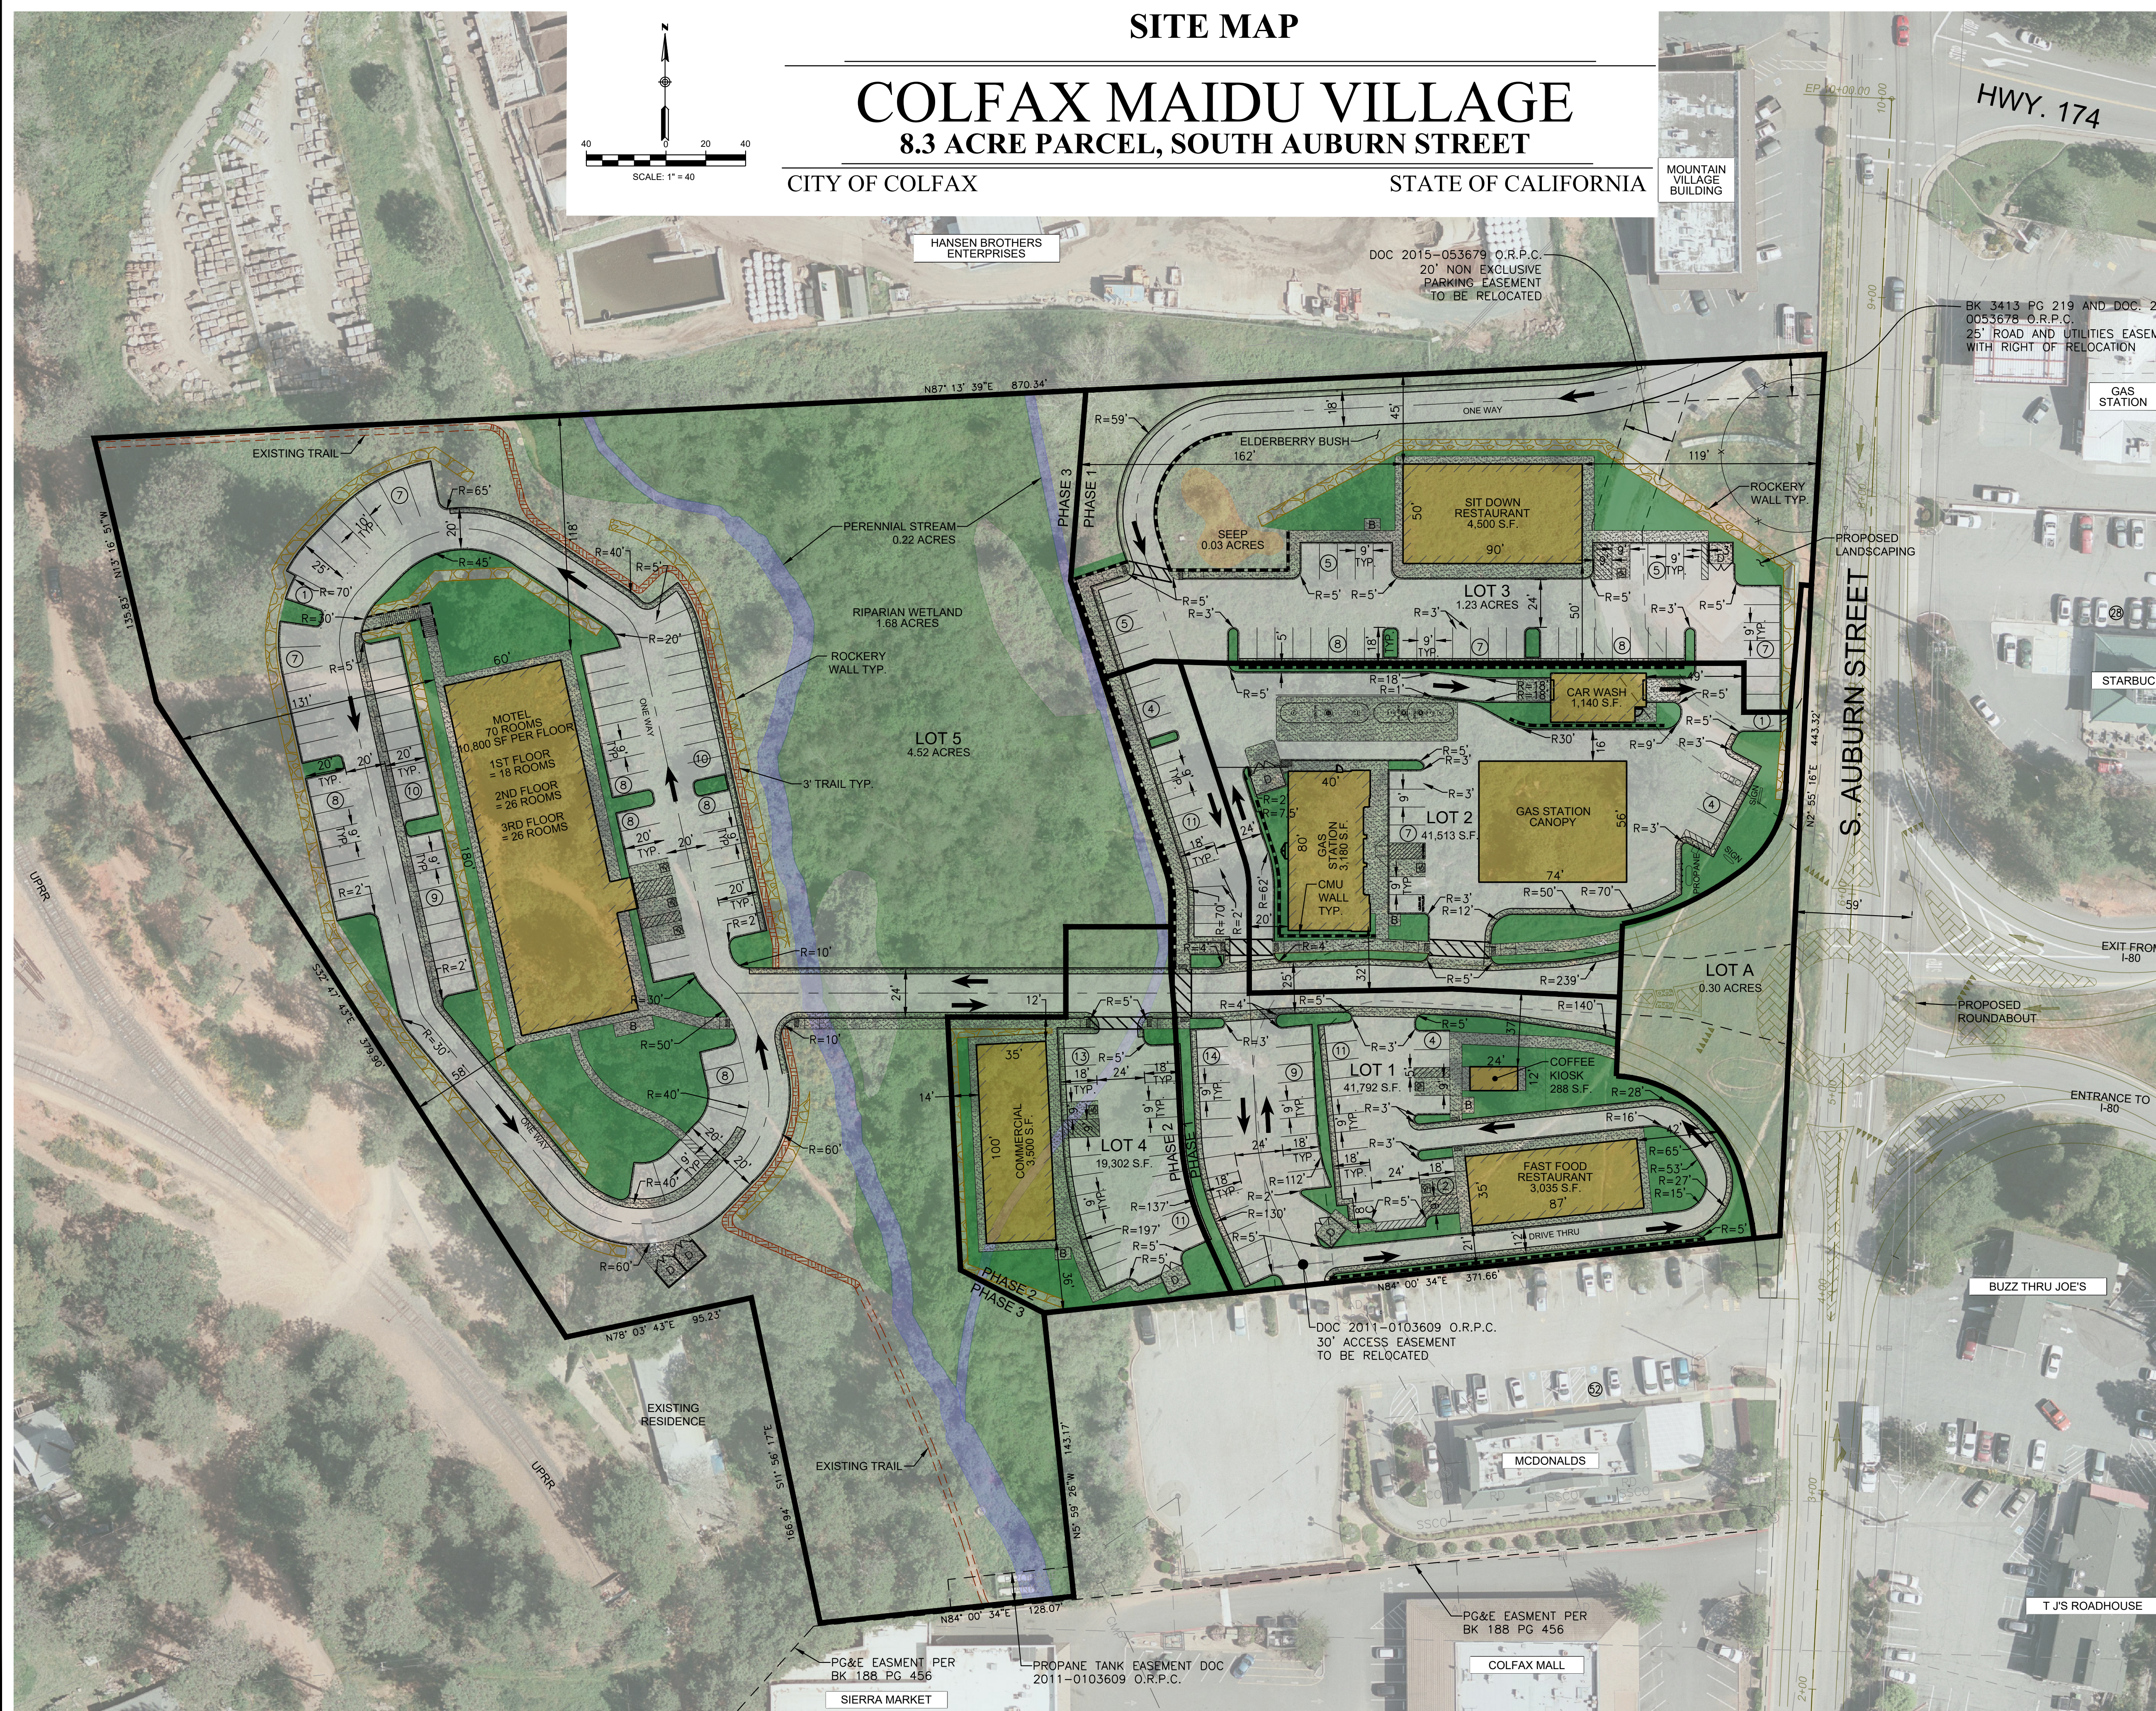

SITE MAP

COLFAX MAIDU VILLAGE
8.3 ACRE PARCEL, SOUTH AUBURN STREET

CITY OF COLFAX

STATE OF CALIFORNIA

VICINITY MAP
NTS

SITE INFORMATION

OWNER: COLFAX AUBURN LLC
APN: 100-240-016 PLACER COUNTY
SITE ACREAGE: 8.39 ACRES

PARKING SUMMARY

BUILDING USE	CARS		BICYCLES		RV'S	
	REQUIRED	PROVIDED	REQUIRED	PROVIDED	REQUIRED	PROVIDED
FAST FOOD & COFFEE	62	55	4	4	-	-
GAS STATION	11	12	3	3	-	-
RESTAURANT	45	46	4	4	-	-
MOTEL	75	78	10	10	7	7
COMMERCIAL	18	24	4	4	-	-
TOTAL	211	215	25	25	7	7

= NUMBER OF SPACES PROVIDED

AUGUST 2018